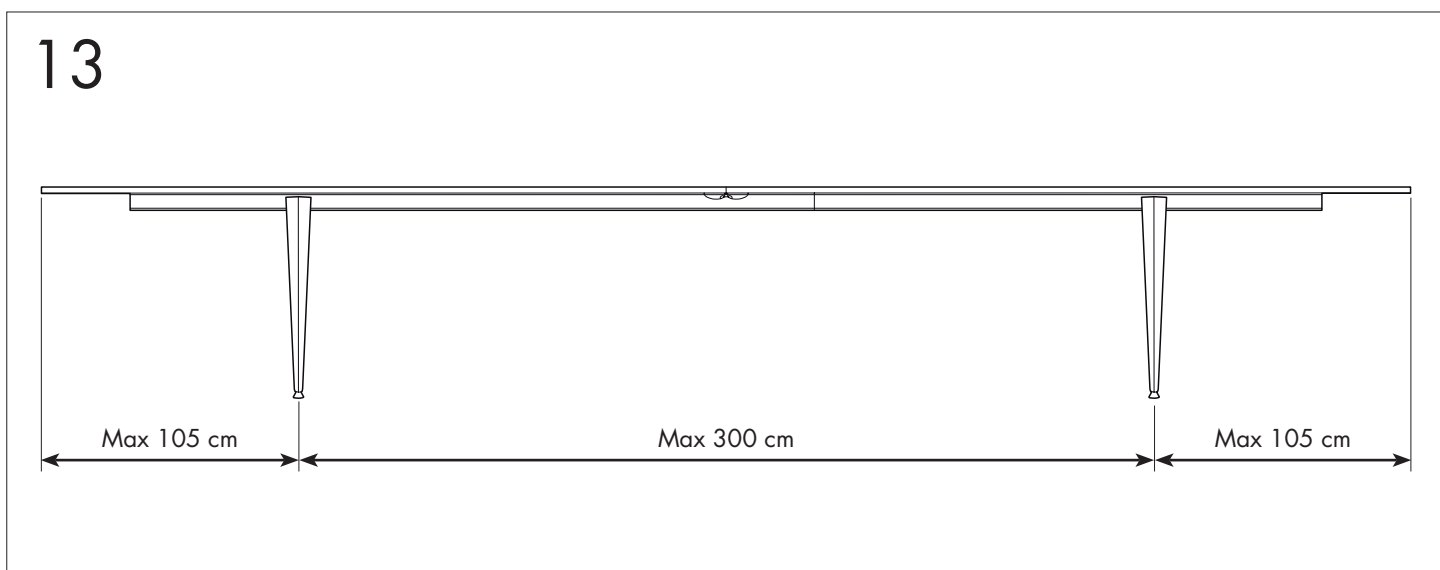

# ATTACH

DESIGN TROELS GRUM-SCHWENSEN

Tables with multiple table tops

	 <p>Protect table top</p>		 <p>Save for disassembling</p>
---	--	--	---

Lammhults Möbel AB  
Växjövägen 41, Box 26  
SE-360 30 Lammhult  
Sweden