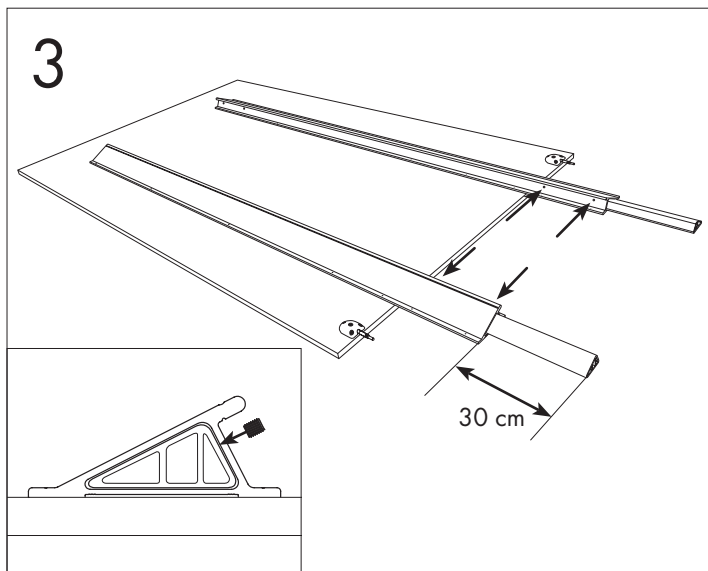

# ATTACH

DESIGN TROELS GRUM-SCHWENSEN

Tables with multiple table tops

	 <p>Protect table top</p>		 <p>Save for disassembling</p>
---	--	--	---

Lammhults Möbel AB  
Växjövägen 41, Box 26  
SE-360 30 Lammhult  
Sweden