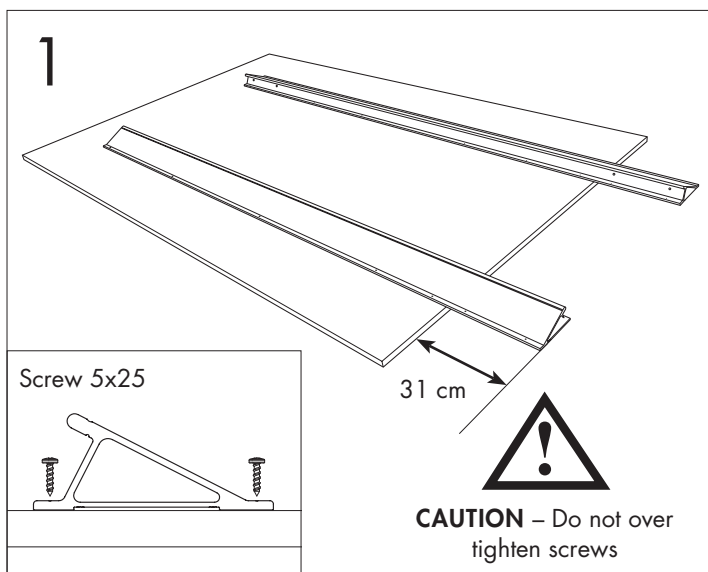

# ATTACH

DESIGN TROELS GRUM-SCHWENSEN

Tables with multiple table tops

	 <p>Protect table top</p>		 <p>Save for disassembling</p>
---	--	--	---

Lammhults Möbel AB  
Växjövägen 41, Box 26  
SE-360 30 Lammhult  
Sweden