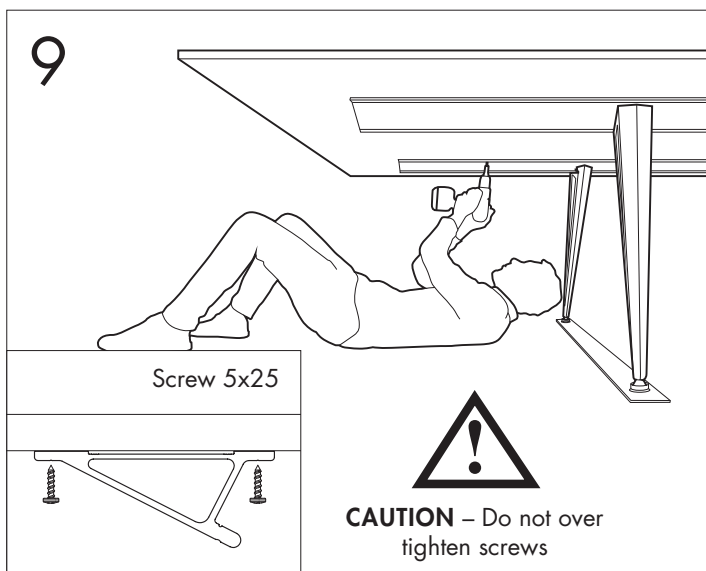

# ATTACH

DESIGN TROELS GRUM-SCHWENSEN

Tables with multiple table tops

	 <p>Protect table top</p>		 <p>Save for disassembling</p>
---	--	--	---

Lammhults Möbel AB  
Växjövägen 41, Box 26  
SE-360 30 Lammhult  
Sweden